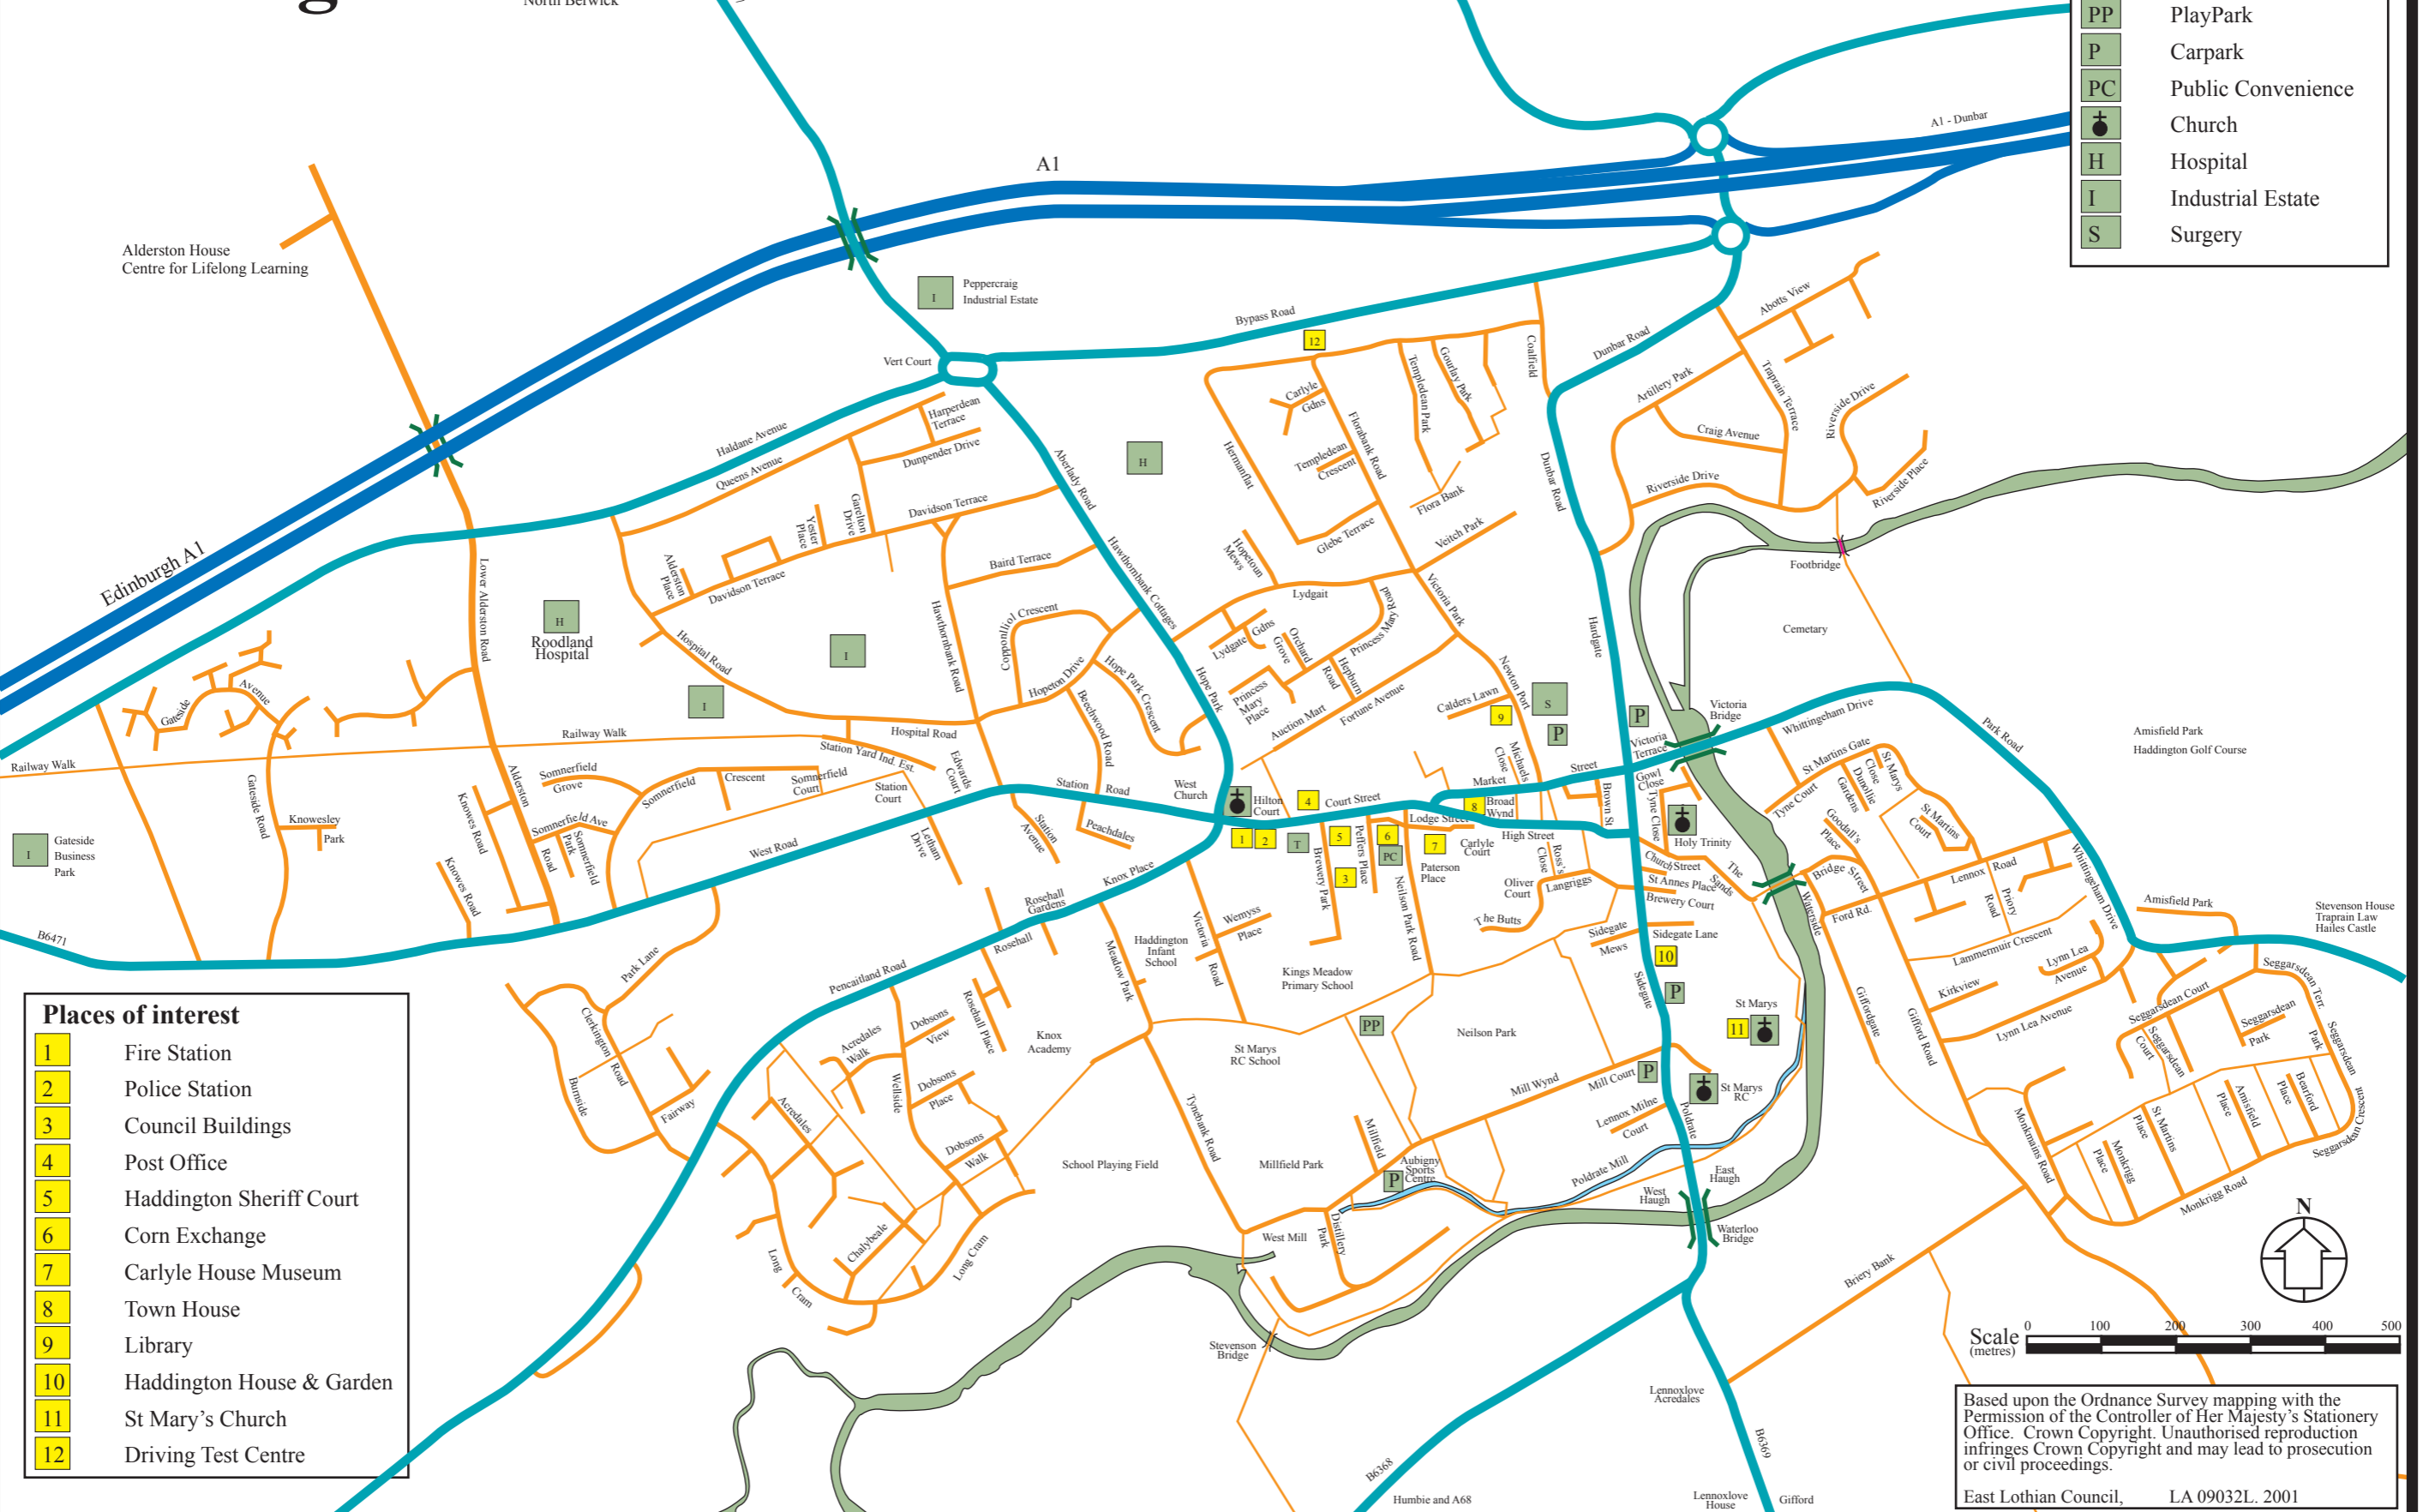

Haddington

Hopetoun Monument
Byres Hill
Aberlady
Gullane
North Berwick

PP	PlayPark
P	Carpark
PC	Public Convenience
⛪	Church
H	Hospital
I	Industrial Estate
S	Surgery

1	Fire Station
2	Police Station
3	Council Buildings
4	Post Office
5	Haddington Sheriff Court
6	Corn Exchange
7	Carlyle House Museum
8	Town House
9	Library
10	Haddington House & Garden
11	St Mary's Church
12	Driving Test Centre

Based upon the Ordnance Survey mapping with the Permission of the Controller of Her Majesty's Stationery Office. Crown Copyright. Unauthorised reproduction infringes Crown Copyright and may lead to prosecution or civil proceedings.
East Lothian Council, LA 09032L. 2001